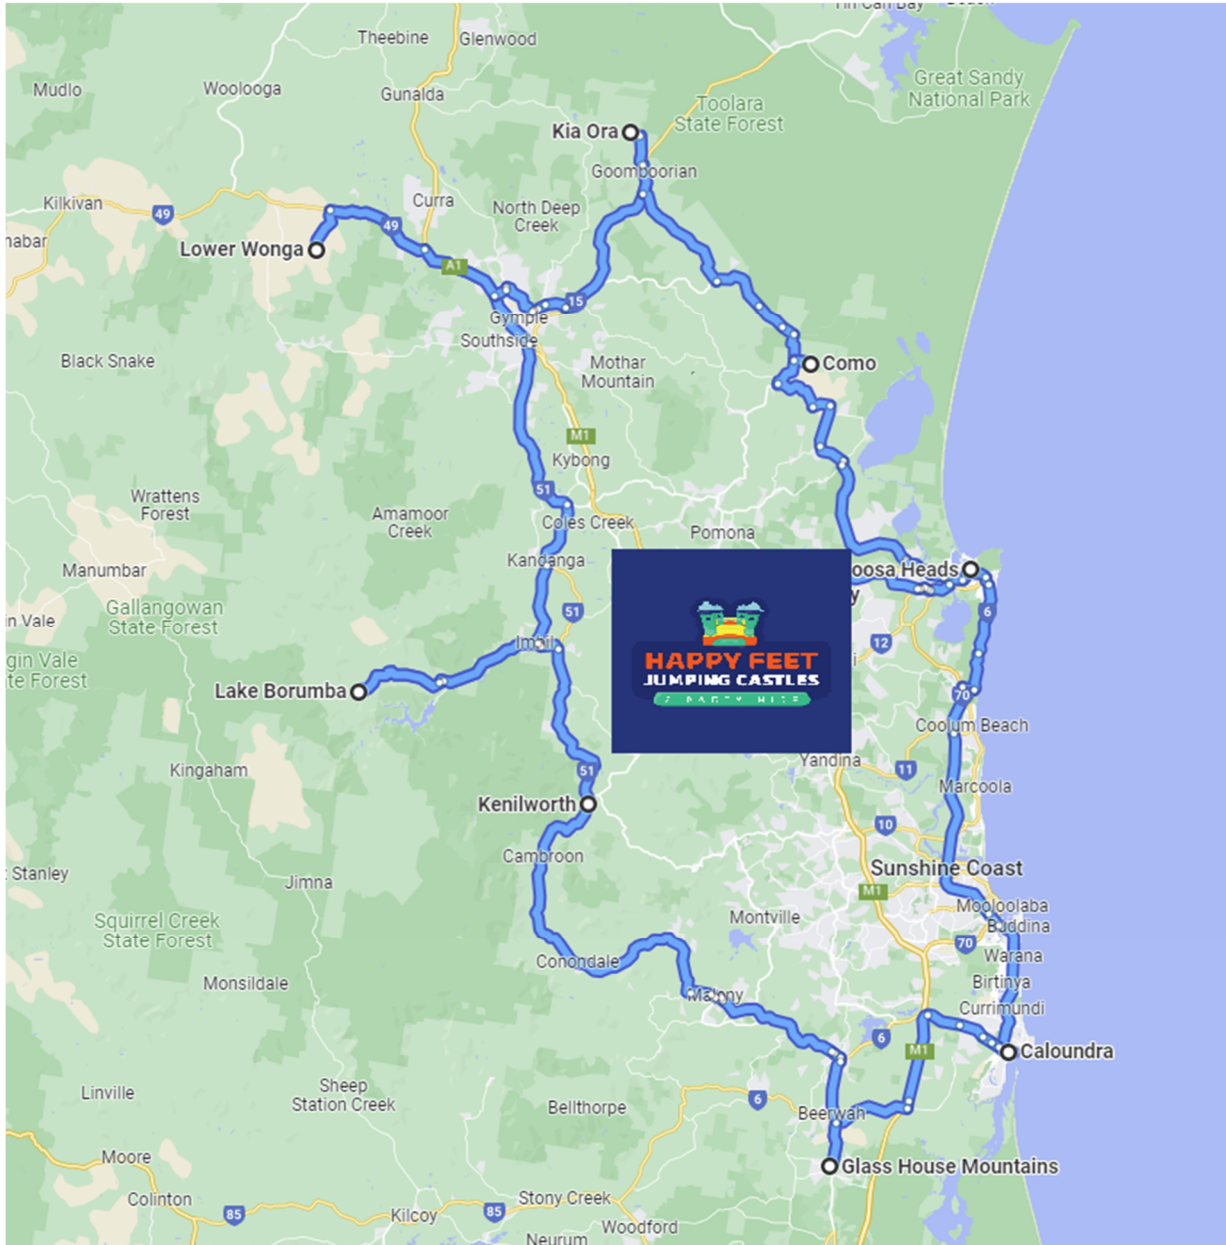

HAPPY FEET SERVICE AREA